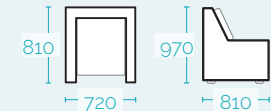

MEASUREMENTS

3 Seater Sofa 1920mm width x 810mm depth x 970mm height

Armchair 720mm width x 810mm depth x 970mm height

Coffee Table 1100mm length x 650mm width x 430mm height

scan QR code to view this product on [synargy.com](https://www.synargy.com)